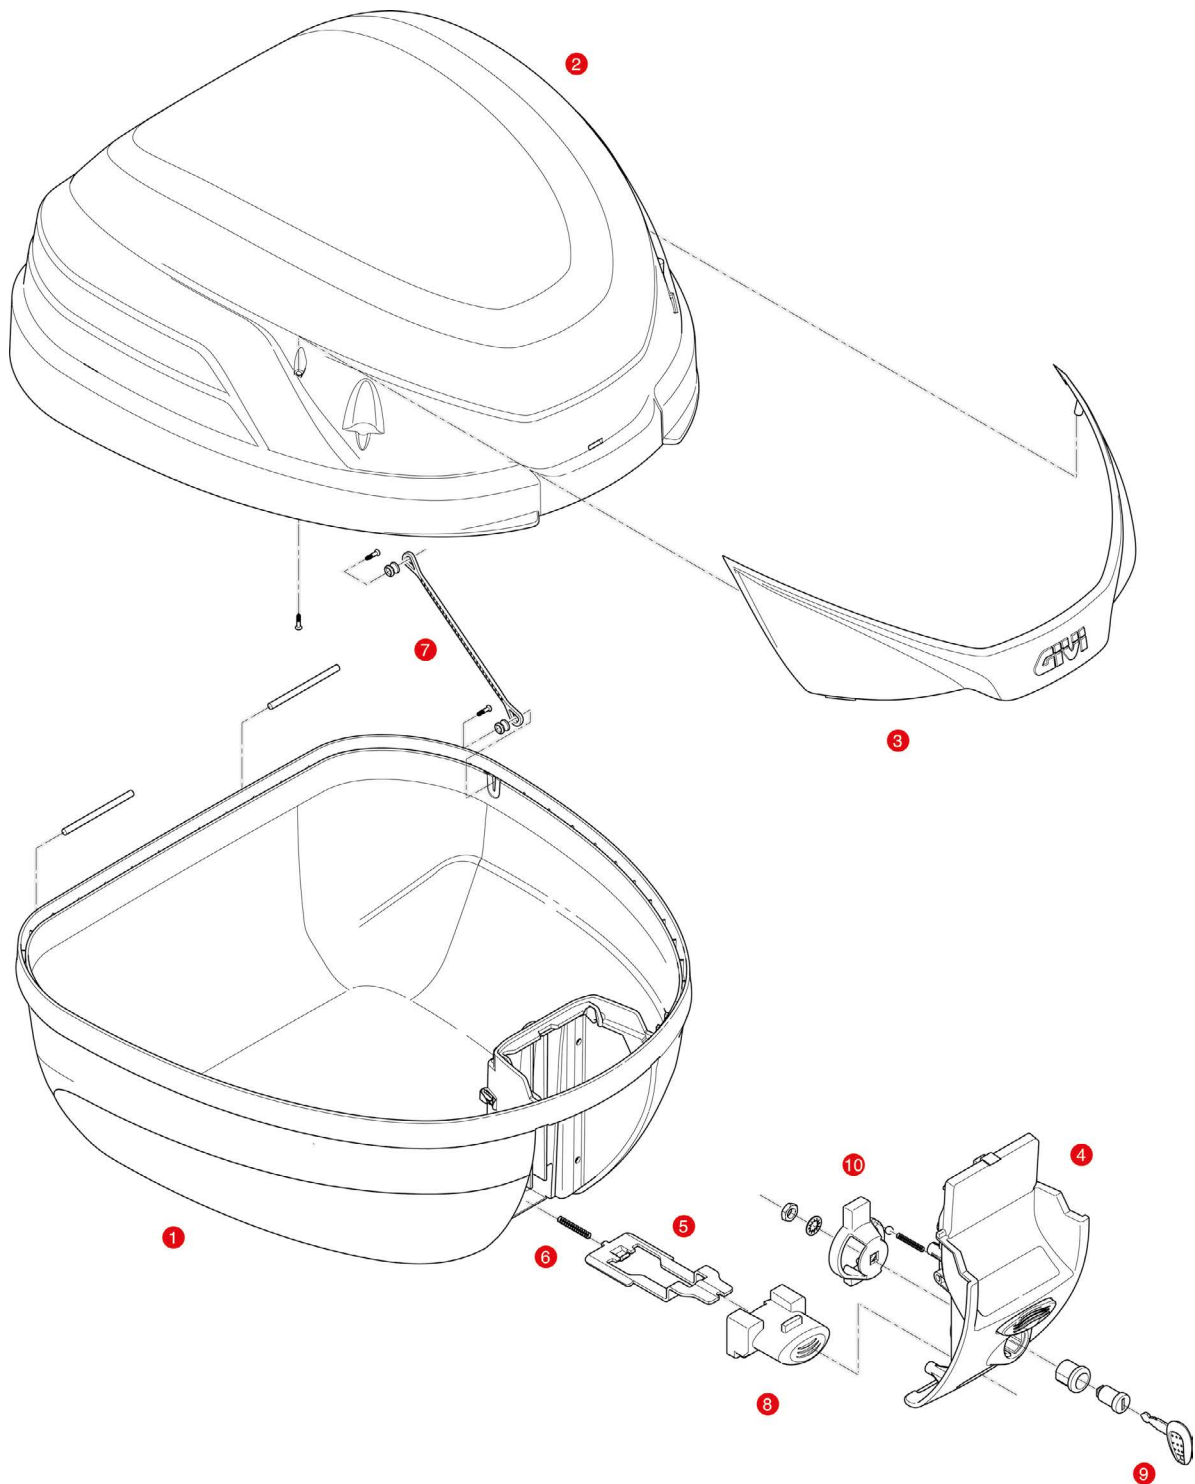

B27NMAL

1	ZB27FNM	B27N assembled Bottom-shell
2	ZB27CNM	B27N assembled top-shell black
3	Z2750R	Reflector + below reflector for B27N
4	Z2751NM	Lock set
5	Z762NR	Bolt, 1 pcs.
6	Z191R	Push button spring, 1 pcs.

7	Z115R	Stop bag opening yarn, 2 pcs.
8	Z645R	Push button red
9	Z140R	Key locks with corresponding bush with red handle
10	Z3006R	Plate below lock, for standard key
	Z4512R	Plate below lock for Security Lock key