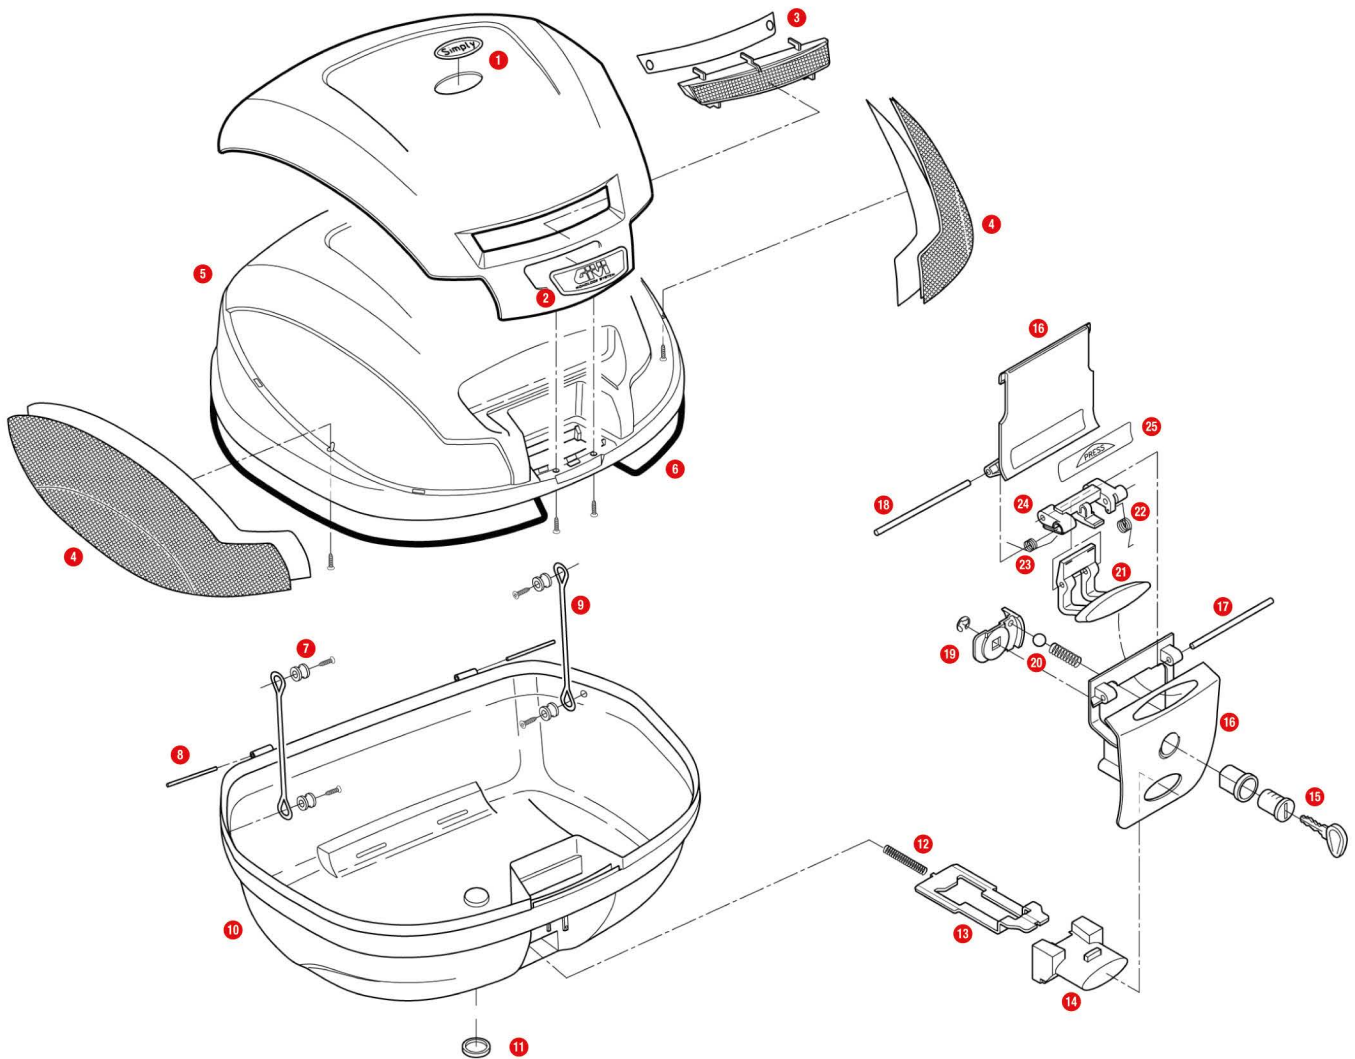

E470 SIMPLY III / E470 SIMPLY III TECH

1	Z458R	E470 oval logo, 1 pcs
2	Z1294R	E470 GIVI logo, 1 pc.
3	Z744R	Top-case reflector, red
	Z744FR	Top-case smoked reflector, (for E470 Tech)
4	Z1394	Top-case reflectors (right and left)
	Z743TR	Smoked reflectors, right and left, (for E470 Tech)
5	Z470CNR	E470 top-shell black, 1 pcs.
	Z470CNTM	E470 Tech assembled top-shell
	Z470CNMR	E470 assembled top-shell black
	Z450FNM	E450 - E470 bottom-shell black
6	Z159R	Bag lock lining, 1 pcs.
7	Z112R	Red pulley, 4 pcs.
8	Z635R	Pin. D. 04x48 mm, 2 pcs.
9	Z115R	Stop bag opening yarn, 2 pcs.
11	Z1235	Injection covering cap
12	Z191R	Push button spring, 1 pcs.
13	Z762NR	Bolt, 1 pcs.

14	Z645R	Push button red
	Z645CR	Opening push button chromed
15	Z140R	Key locks with corresponding bush with red handle
16	Z641NR	Hinge black
17	Z637R	Pin. D. 04x75 mm, (1 piece)
18	Z721R	Pin. D. 04x85 mm
19	Z640R	Plate below lock for standard key
	Z4513R	Plate below lock for Security Lock key
20	Z1384R	Cylinder spring and steel spheres, 1 kit
21	Z644R	Opening push button, red, 1 pcs. (for top-case V46)
22	Z647R	Torsion spring, 1 pcs.
23	Z632R	Steel torsion spring
24	Z643R	Lock set element red, 1 pcs.
25	Z409R	Name holder, 1 pcs.
	Z641NM	Lock set
	Z641NTM	Lock set (for TECH version)