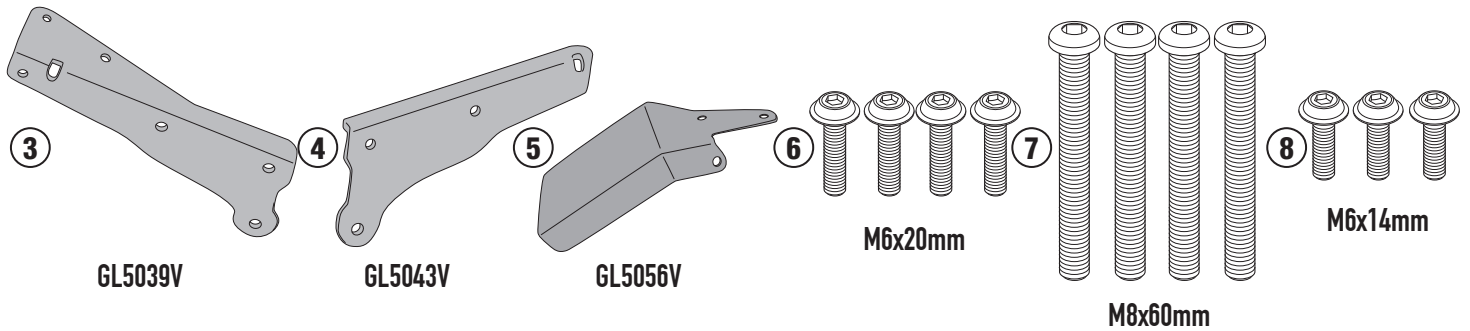

GL5039V

GL5043V

GL5056V

M6x20mm

M8x60mm

M6x14mm