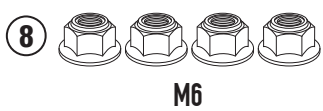

YAMAHA MT-09 / MT-09 SP (2021/2022)

REMOVE X

TR02SXV/TR02DXV

GL5502DXV/GL5502SXV

M8x40mm

M8x55mm

M6x20mm

Hole Ø8mm/
External Ø20mm/
D.2mm

M6

10COP

Z2388

Z298

V1107

10mm

5mm - 6mm

CHECK THE SCREW LENGTH HERE