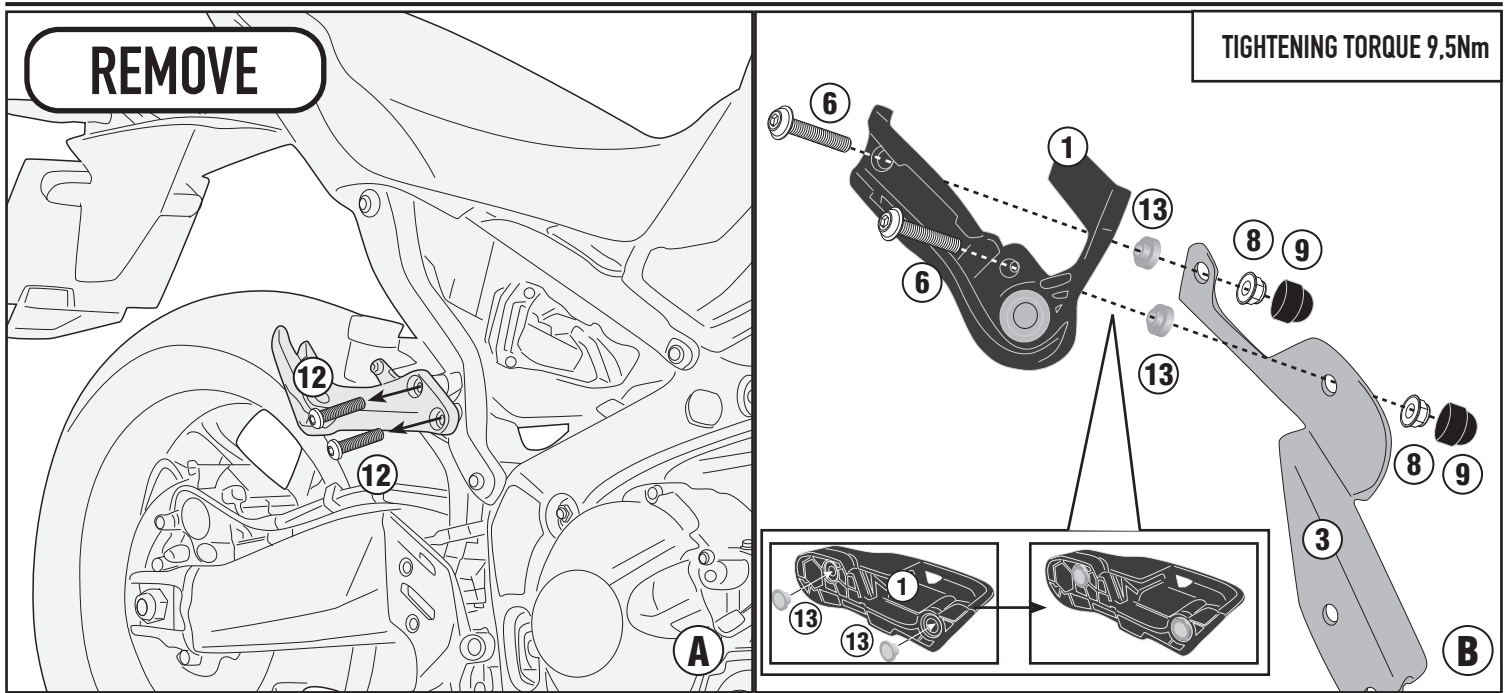

TR2156 - TR2156K

TELAIETTO LATERALE SPECIFICO - SPECIFIC SADDLEBAG TUBULAR HOLDER - SUPPORT TUBULAIRE POUR SACOCHES CAVALIÈRES - SPEZIAL SEITENTRAEGER FUER WEICHTASCHEN - PORTA ALFORJAS TUBULAR LATERAL - SUPORTE LATERAL DE ALFORGES

YAMAHA MT-09 / MT-09 SP (2021/2022)