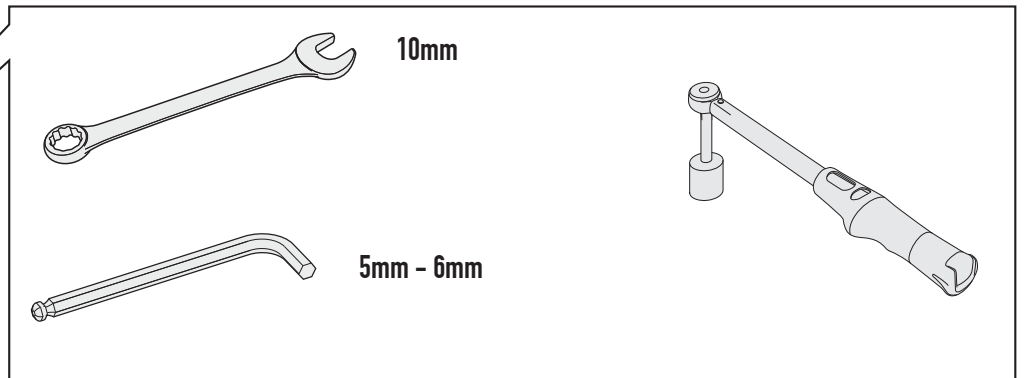

M6

10COP

Z2388

Z298

V1107

10mm

5mm - 6mm

CHECK THE SCREW LENGTH HERE