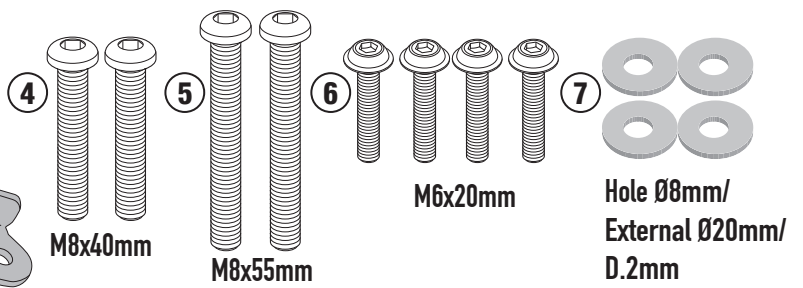

YAMAHA MT-09 / MT-09 SP (2021/2022)

REMOVE X

TR02SXV/TR02DXV

GL5502DXV/GL5502SXV

M8x40mm

M8x55mm

M6x20mm

Hole Ø8mm/
External Ø20mm/
D.2mm

M6

10COP

Z2388

Z298

V1107

10mm

5mm - 6mm

CHECK THE SCREW LENGTH HERE